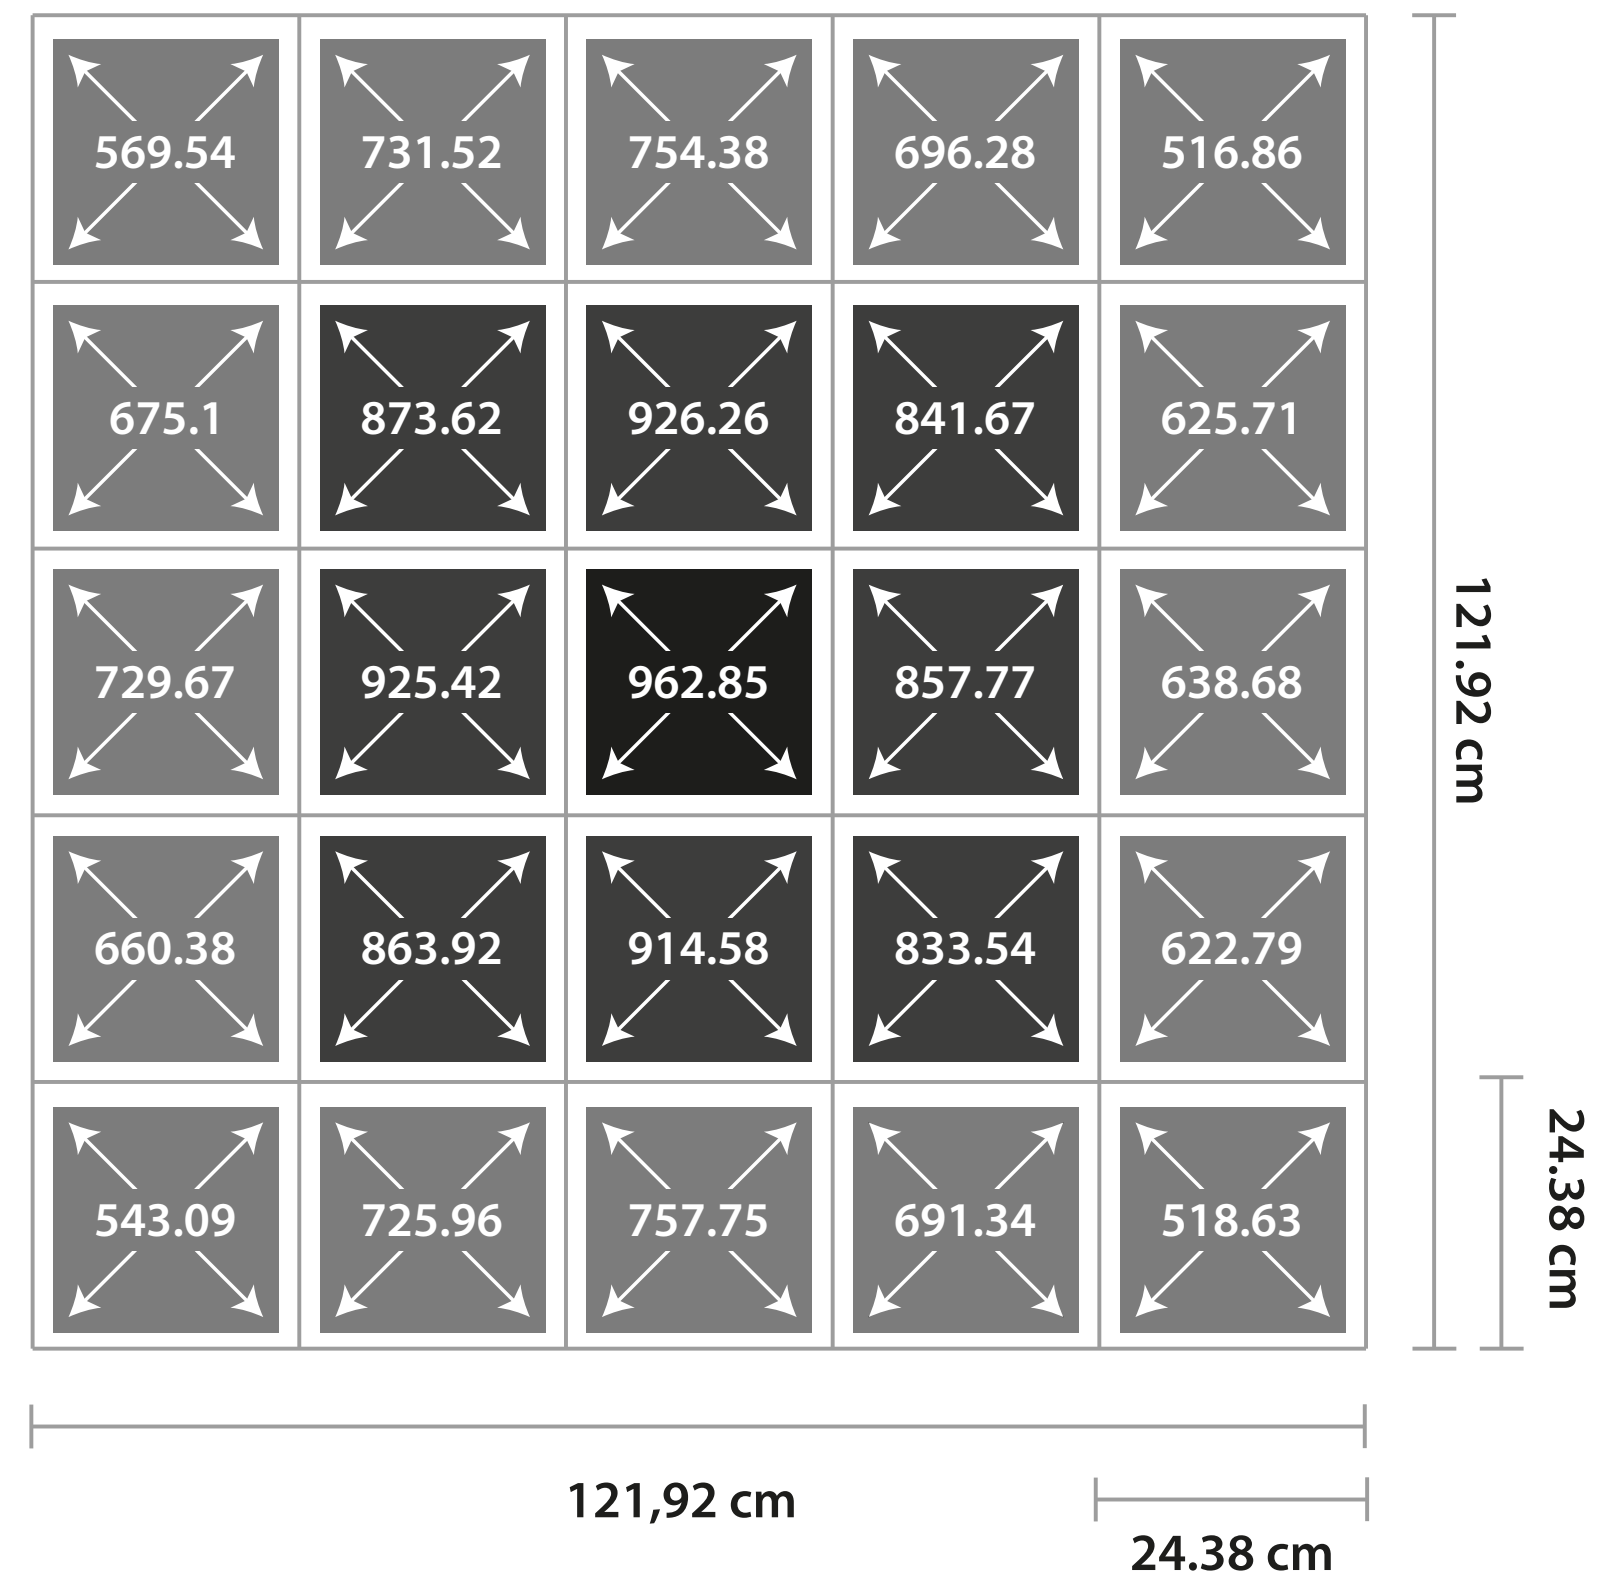

LUMEN KING LED GROW LIGHT

HEIGHT TO TEST POINT 60.96 cm

CANOPY AVERAGE PPFD 775 $\mu\text{mol/s/m}^2$

HEIGHT TO TEST POINT 15.24 cm

CANOPY AVERAGE PPFD 1064 $\mu\text{mol/s/m}^2$

Contact LUMEN KING @
info@lumen-king.com ✉
www.lumen-king.com 🌐