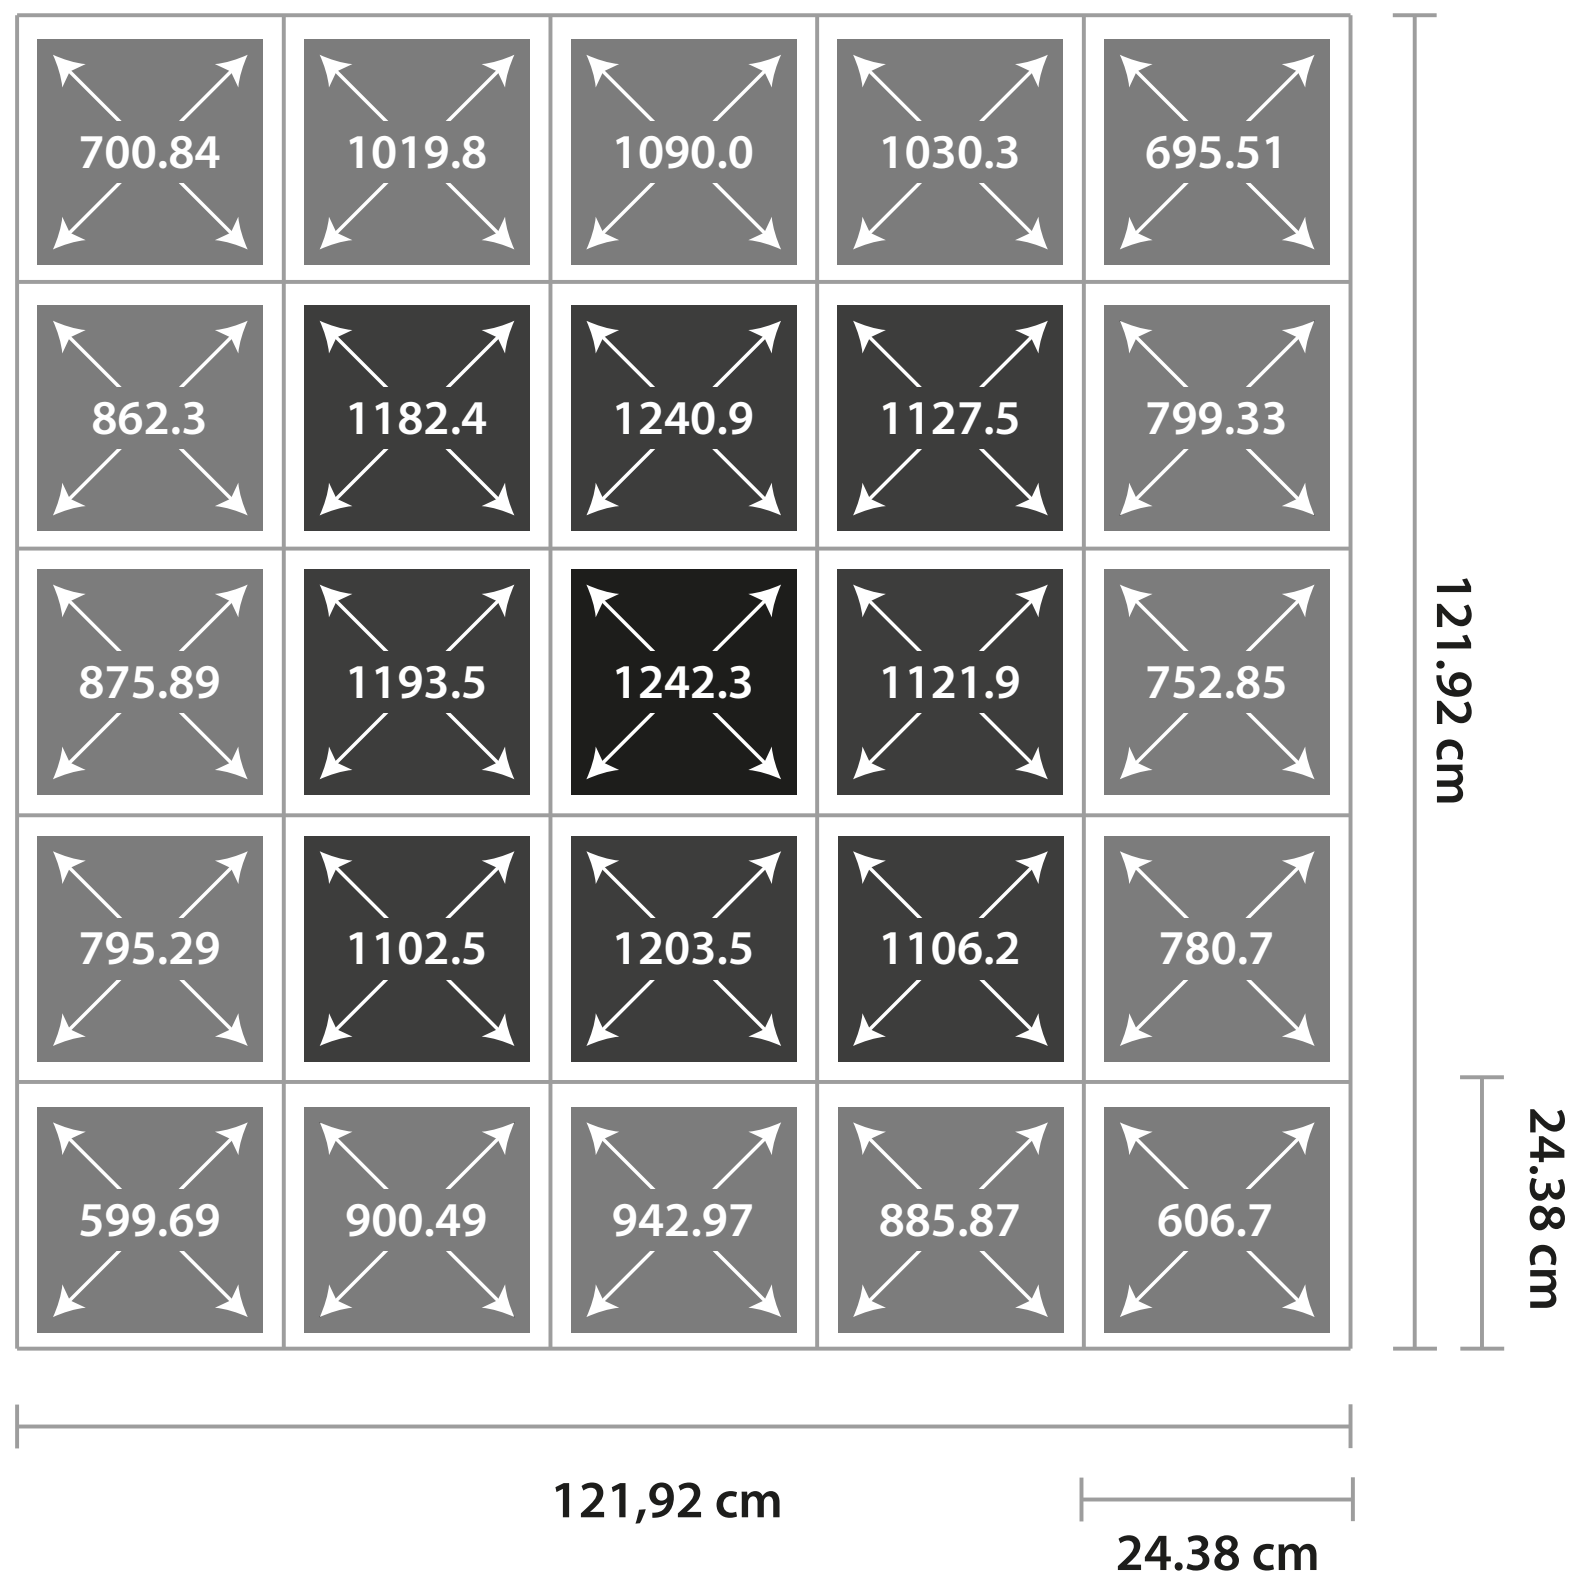

LUMEN KING LED GROW LIGHT

HEIGHT TO TEST POINT 60.96 cm

CANOPY AVERAGE PPFD 775 $\mu\text{mol/s/m}^2$

HEIGHT TO TEST POINT 15.24 cm

CANOPY AVERAGE PPFD 1064 $\mu\text{mol/s/m}^2$

Contact LUMEN KING @
info@lumen-king.com ✉
www.lumen-king.com 🌐